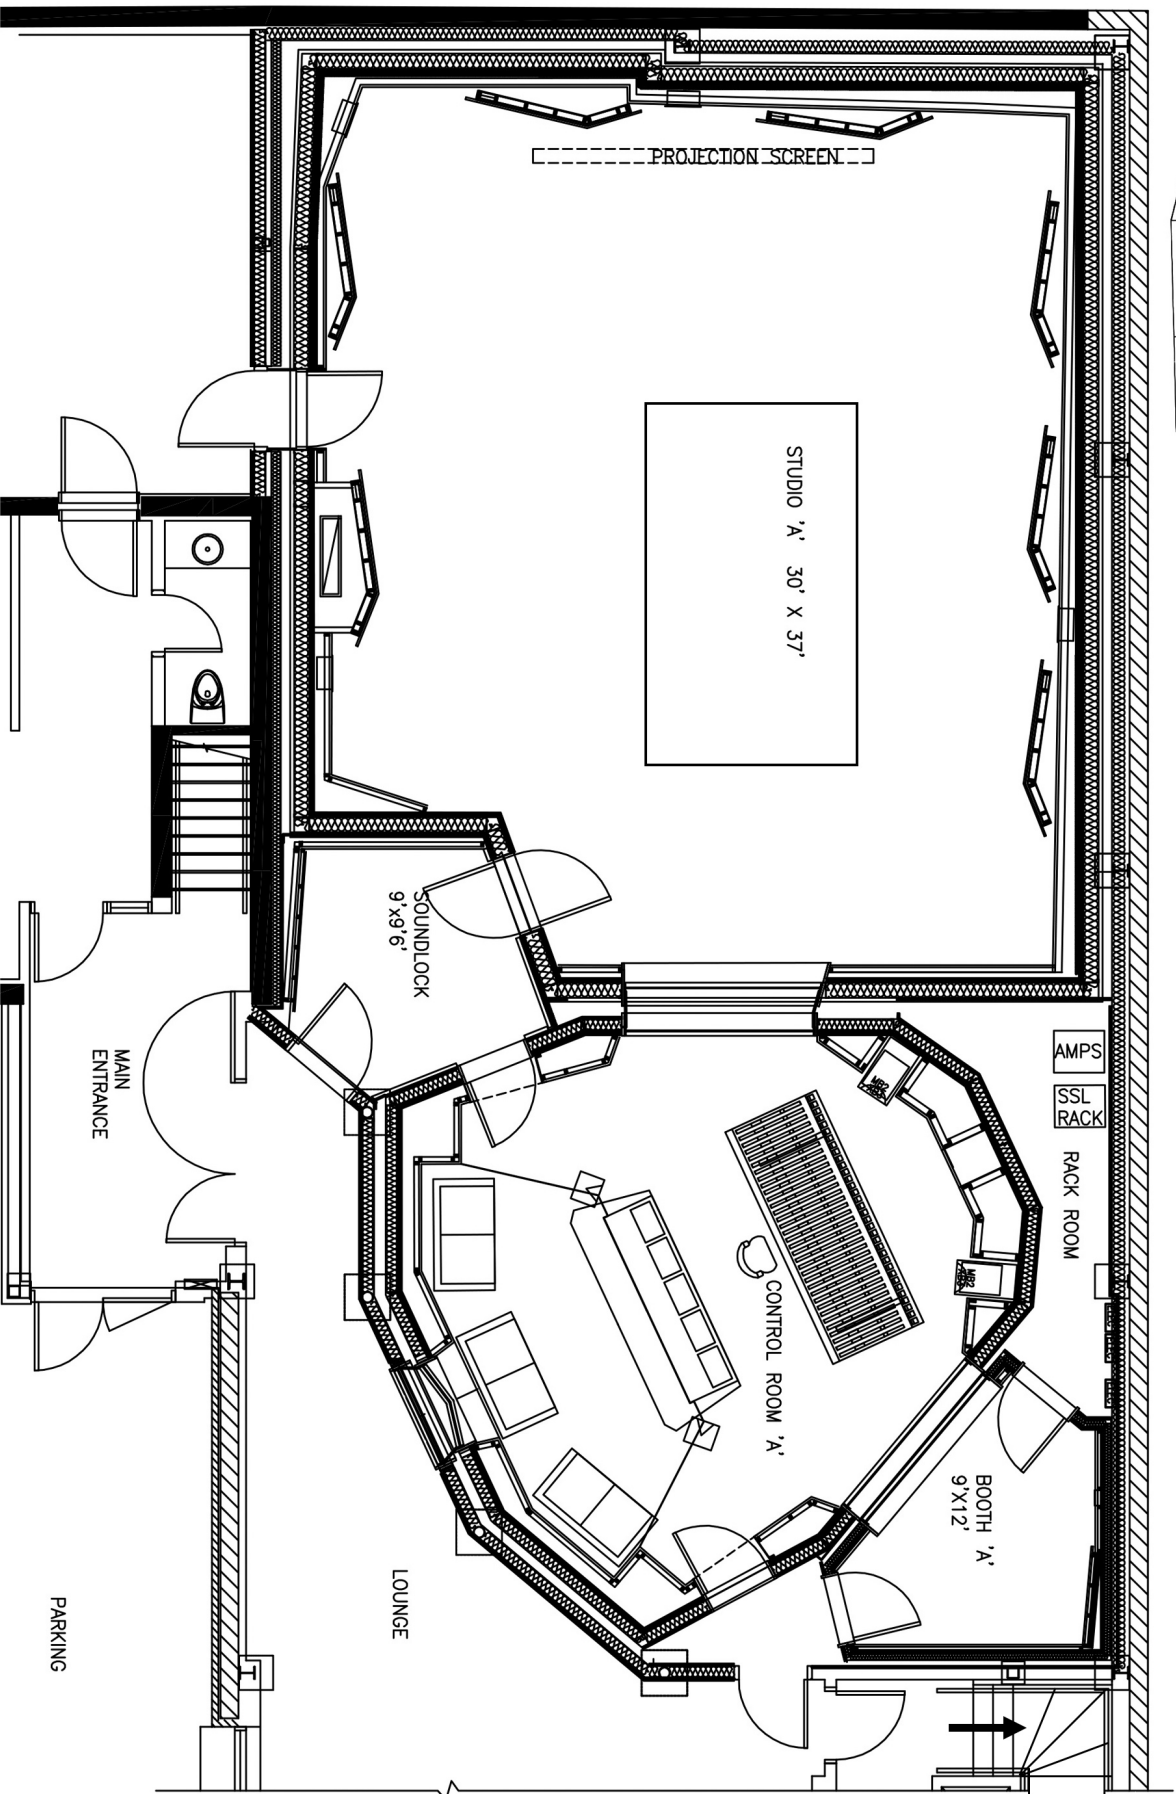

NobleStreetStudios

Built for Music

STUDIO 'A' 30' X 37'

PROJECTION SCREEN

SOUNDLOCK
9' x 9' 6"

MAIN
ENTRANCE

AMPS
SSL
RACK

RACK ROOM

CONTROL ROOM 'A'

BOOTH 'A'
9' x 12'

LOUNGE

PARKING

AMP ISO
BOOTH
(IN BSMT)
7' x 3.7"

Fits 2 cabs
side by side